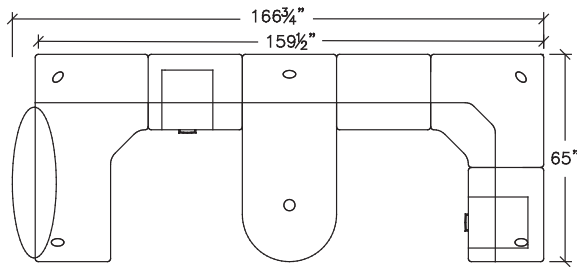

## Layout # 9

**850-6636CM** Left Extended Corner Module

**850-2430CC x 2** 24" Center Connector

**850-3066BTGM-C** Center Bullet Top w/ Modesty

**850-2436CM** Corner Module

**850-2430RC** Right Connector

**850-4166HHD** Hutch w/ Hinged Doors