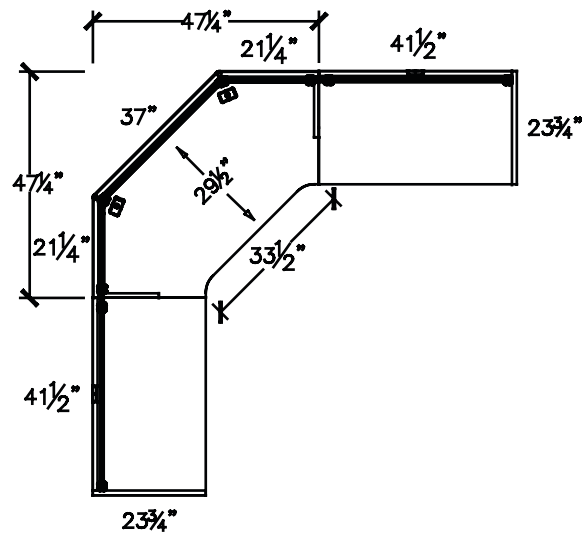

Outlines series

Layout # 2

388-2448NACM

Neo-Angle Corner Module

388-2442CT-B x 2

24" Non-Handed Connector Top

OUT-12POST x 8

Post Packages

OUT-1242PYP-F x 2

12" Polycarbonate Panels

OUT-1248PYP-NAPS

12" Polycarbonate Neo-Angle Panel Set

Please refer to www.heartwood.ca for current finish options available for this series.