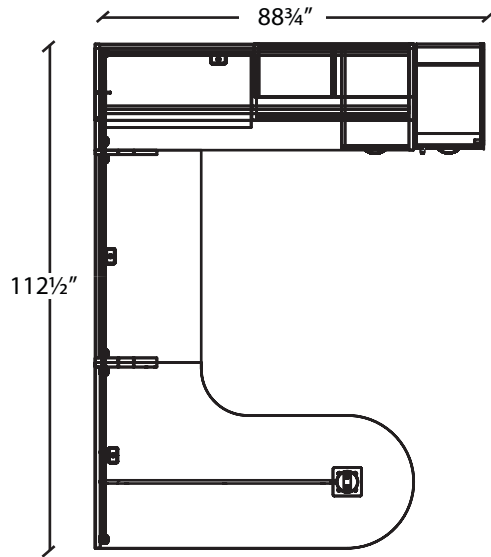

## Layout # 6

**600-8442RCMBTM5** Corner Module Bullet with 5" Leg

**600-2448CT-C** Connector Top with C-Gables

**600-2472UF** Single Right Pedestal Credenza

**600-1872OSFD-V** Overhead Storage - Flipper Door with Valence

**600-7216COF-R-24** Storage Cabinet

**600-1836VC** Vertical Cobby-Hole - Designed to Fit in Hutches

**OUT-1824TBP-F** Tackboard Panel w/ Filler

**OUT-1848PYP-F** Polycarbonate Panel w/ Filler

**OUT-1242PYP** Polycarbonate Panel