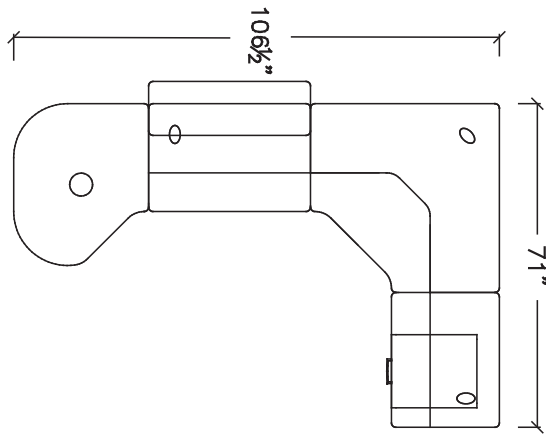

Outlines series

Layout # 10

850-2430EMT-L End Meeting Table Left

850-2436LC Left Connector

850-2442CM Corner Module

850-2430RC Right Connector

850-4142CHHD Corner Hutch w/ Hinged Doors

850-4130HHD Hutch w/ Hinged Doors

850-42CHB Corner Hutch Back - One Side Only

850-MPUF Mobile Box/Box/File Pedestal

OUT1-1236TA Transaction Top

OUT-12POST x 2 Post Packages

OUT-1236PYP Polycarbonate Panel

850-42CTB Corner Tackboard - One Side Only