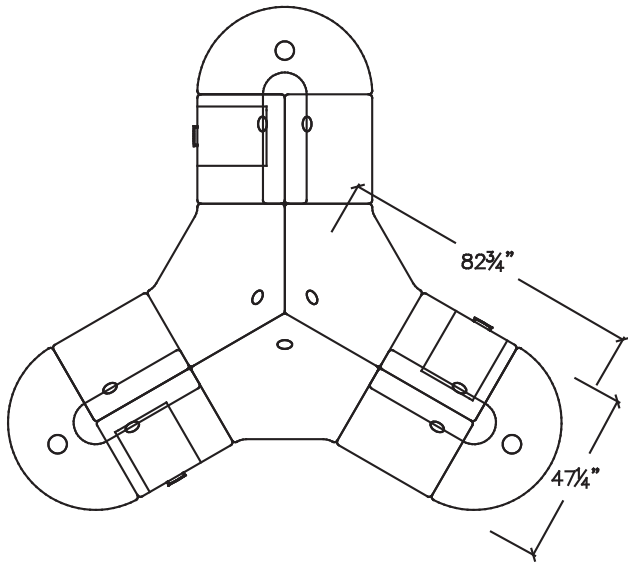

Outlines series

Layout #12

850-2430AC120 x 3 120° Angled Corner

850-2430LC x 3 Left Connector

850-2430RC x 3 Right Connector

850-4824HM x 3 Half Moon Top

OUT-12POST x 6 Post Packages

OUT-24POST x 6 Post Packages

OUT-1230TBP x 6 Tackboard Panel

OUT-1230PYP x 3 Polycarbonate Panel

OUT1-1236BTA x 3 Bullet Transaction Top

850-MPUF x 3 Mobile Box/Box/File Pedestal

Please refer to www.heartwood.ca for current finish options available for this series.