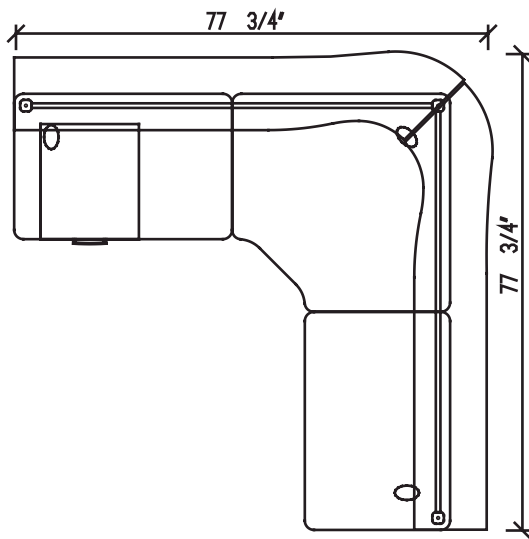

## Layout # 11

850-2436LC

Left Connector

850-2436CM

Corner Module

850-2436RC

Right Connector

850-MPUF

Mobile Box/Box/File Pedestal

OUT-12POST x 3

Post Packages

OUT-1272PYP x 2

Polycarbonate Panel

OUT1-1272SCTA-L

Shaped Corner Transaction Top -Left

OUT1-1272SCTA-R