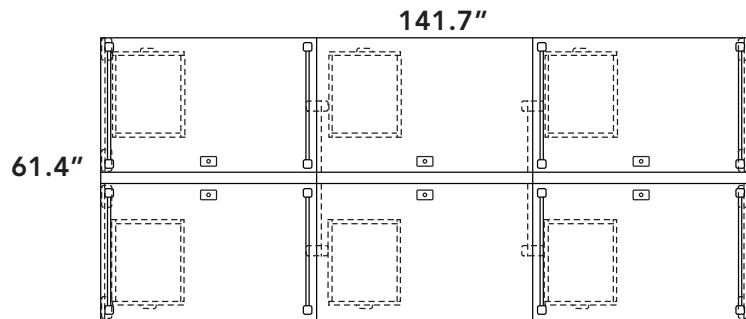

Outlines series

Layout # 14

FRM-3048WS x 6 Work Surface

FRM-GF30 x 4 Full Gable

FRM-GH30 x 4 Half Gable

FRM-1622MPF x 6 Mobile Box/File Pedestal

OUT-1230PLX x 8 12" Plexiglass Panels

OUT-12POST x 16 Post Package

HDL FRAMEWORK PANEL SYSTEM COMPONENTS

FRM-4848P 48" Tall Panel x 3

FRM-48PET Panel End Trim x 2

FRM-PCK Panel Connecting Kit x 2

Please refer to www.heartwood.ca for current finish options available for this series.