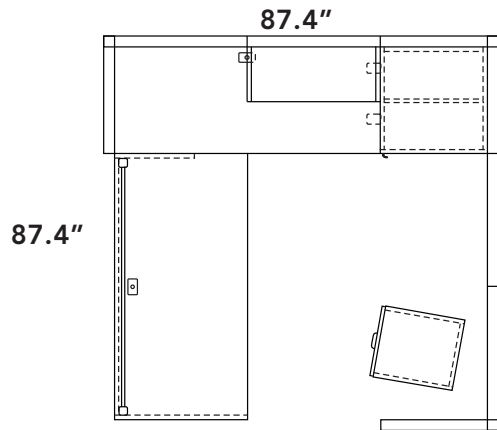

## Layout # 15

<b>FRM-2460WS</b>	Work Surface
<b>FRM-OSS30</b>	Overhead Shelf
<b>FRM-1622MPF</b>	Mobile Box/File Pedestal
<b>FRM-MPEDCUSH</b>	Mobile Pedestal Cushion
<b>FRM-WABK</b>	Work Surface Angle Bracket Kit
<b>388-6524CLC-R-24</b>	Single Door Closet Cabinet
<b>388-3060CT-B</b>	30" Connector Top - B Gables
<b>OUT-18POST x 2</b>	Post Packages
<b>OUT-1860PLX</b>	18" Plexiglass Panel

<b>HDL FRAMEWORK PANEL SYSTEM COMPONENTS</b>	
<b>FRM-2448P</b>	48" Tall Panel x 2
<b>FRM-3066GP</b>	66" Tall Clear Glazed Panel x 2
<b>FRM-3066P</b>	66" Tall Panel x 2
<b>FRM-2466P</b>	66" Tall Panel x 2
<b>FRM-66SQP-2W</b>	Square 2-way Connecting Post x 3
<b>FRM-48PET</b>	Panel End Trim x 2
<b>FRM-PCK</b>	Panel Connecting Kit x 4