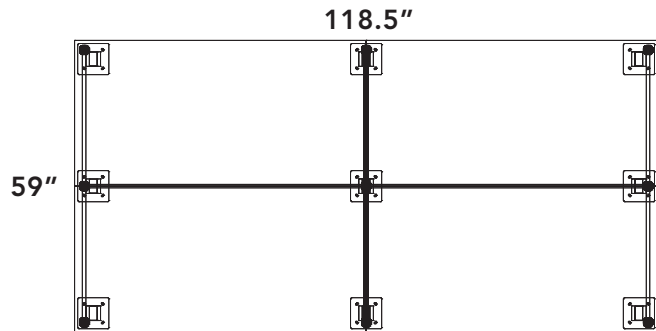

Outlines series

Layout # 17

OUT-18POST x 9

Post Packages

OUT-1832LAP x 4

*Custom 18" Laminate Panel

OUT-1862LAP x 2

*Custom 18" Laminate Panel

OUT-1832PYP x 2

*Custom 18" Polycarbonate Panel

FLXS-REC3060 x 4

Rectangle Top w/ Square Corners

900-SQ3 x 9

3" Square Leg

Note: Grommets can be added for \$36.00 list each.
*Next size up pricing.

Please refer to www.heartwood.ca for current finish options available for this series.