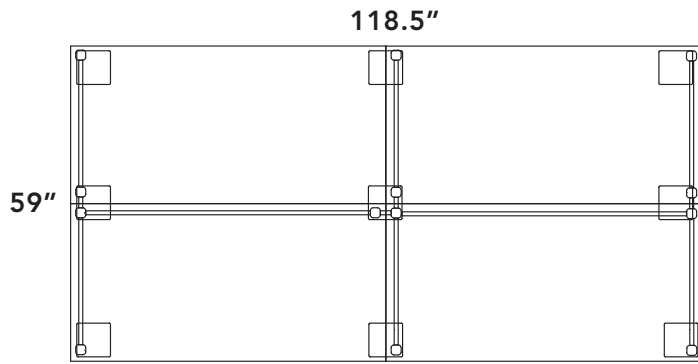

Outlines series

Layout # 18

OUT-12POST x 13 Post Packages

OUT-1830LAP-F x 2 Laminate Panel w/ Filler

OUT-1830LAP x 2 Laminate Panel

OUT-1860LAP-F Laminate Panel w/ Filler

OUT-1860LAP Laminate Panel

OUT-1830PYP-F Polycarbonate Panel w/ Filler

OUT-1830PYP Polycarbonate Panel

FLXS-REC3060 x 4 Rectangle Top w/ Square Corners

900-SQ3 x 9 3" Square Leg

Note: Grommets can be added for \$36.00 list each.
Please refer to www.heartwood.ca for current finish options available for this series.