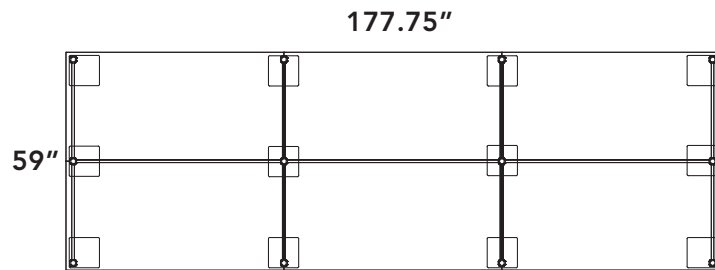

Outlines series

Layout # 19

OUT-12POST x 12

Post Packages

OUT-1232TBP x 4

*Custom 12" Tackboard Panel

OUT-1232PYP x 4

*Custom 12" Polycarbonate Panel

OUT-1262TBP x 2

*Custom 12" Tackboard Panel

COU-1264TBP

*Custom 12" Tackboard Panel

FLX-REC3060 x 6

Rectangle Top w/ Square Corners

900-SQ3 x 12

3" Square Leg