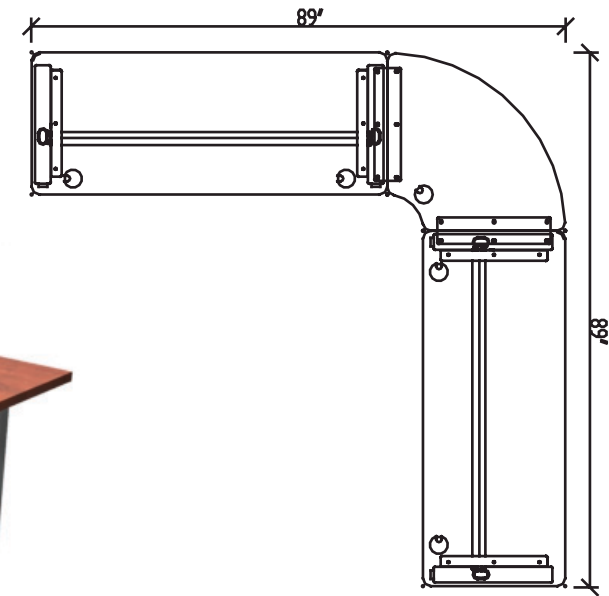

# Flex series

with HDL Tucana bases

## Layout # 31

TU-97L-7220 x 2      Training Table Base

FLXS-REC2460 x 2      24" Rectangle Top

FLXS-QD24              Quarter Donut Top

Please refer to [www.heartwood.ca](http://www.heartwood.ca) for current finish options available for this series.