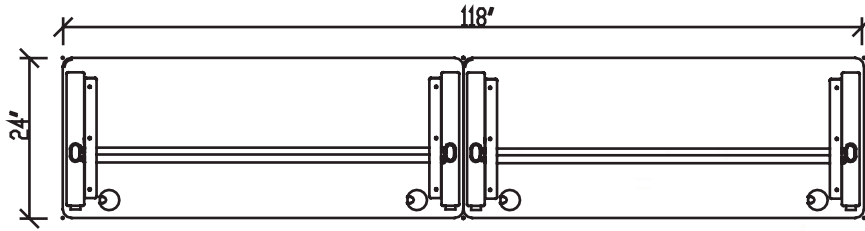

Flex series

with HDL Tucana bases

Layout # 33

TU-97L-7220 x 2

Training Table Base

FLXS-REC2460 x 2

24" Rectangle Top

Please refer to www.heartwood.ca for current finish options available for this series.