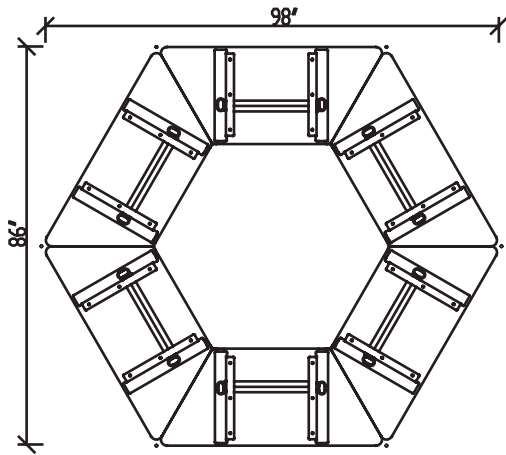

# Flex series

with HDL Tucana bases

## Layout # 34

TU-97L-2420 x 6

Training Table Base

FLX-TP2448 x 6

Trapezoid Top

Please refer to [www.heartwood.ca](http://www.heartwood.ca) for current finish options available for this series.