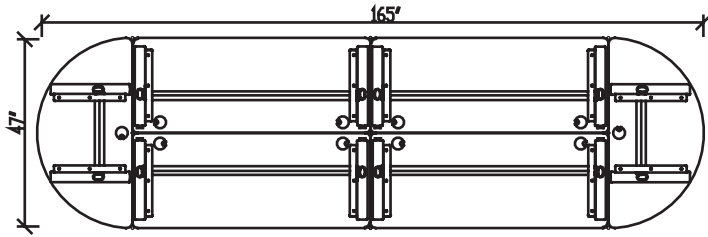

Flex series

with HDL Tucana bases

Layout # 35

TU-97L-2420 x 4

Training Table Base

TU-97L-1520 x 2

Training Table Base

FLXS-HM2448 x 2

Half Moon Top

FLXS-REC2460 x 4

24" Rectangle Top

Please refer to www.heartwood.ca for current finish options available for this series.