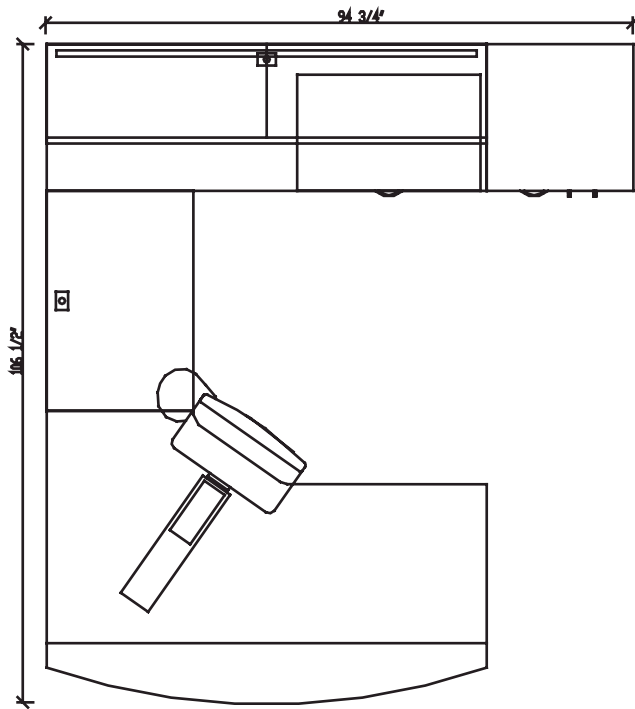

600 series

Layout #25

600-B7248CMD Bow Top Corner Module Desk

600-2436BR Bridge Return

600-2472CT-A 24" Connector Top

600-1930LFX Lateral File - No Top

600-4372HHD-V Hutch with Hinged Doors with Valence

600-7224CUFWL-24 Wardrobe Storage