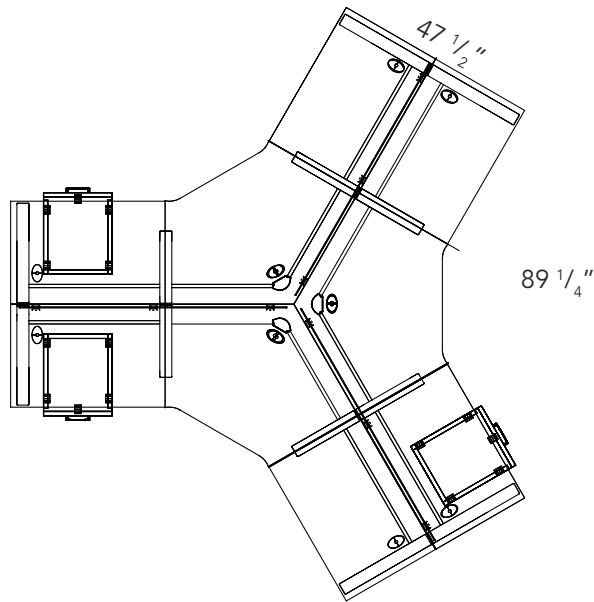

Outlines *Plus* series

Layout # 11

TM1-1566PLX x 3 15" Top Mount Plexiglass Privacy Panel

850-2436LC x 3 Left Connector

850-2430AC120 x 3 120° Angled Corner Module

850-2436RC x 3 Right Connector

850-MPUF x 3 Mobile BBF Pedestal