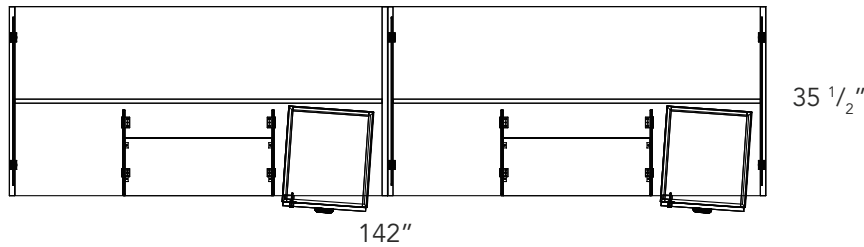

Outlines *Plus* series

Layout # 10

TM1-0836PLX x 2 8" Top Mount Plexiglass Privacy Panel

TM1-2236PLX 22" Top Mount Plexiglass Privacy Panel

388-3672DSM-3 x 2 Center Modesty Panel Desk Shell

388-1622MPF x 2 Mobile B/F Pedestal