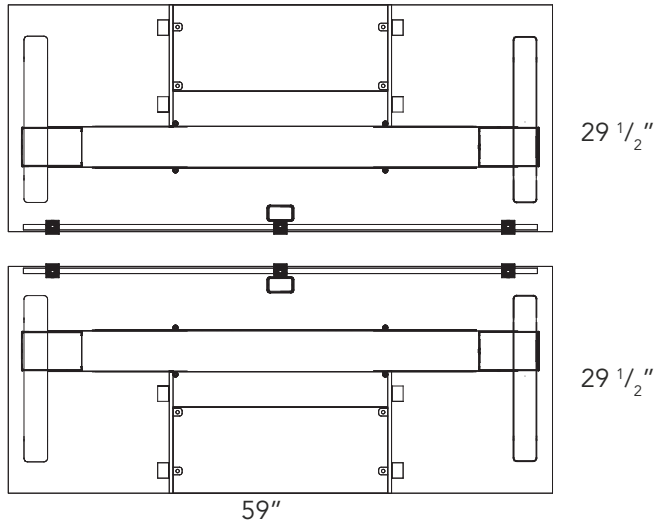

Outlines *Plus* series

Layout # 7

EM1-0866LAP x 2 8" Edge Mount Laminate Privacy Panel

APO-E1-3066DS x 2 Electric Desk Shell

100-WM1300-WH x 2 Floor Wire Management

100-KD28 x 2 Keyboard Drawer

Please refer to www.heartwood.ca for current finish options available for this series.