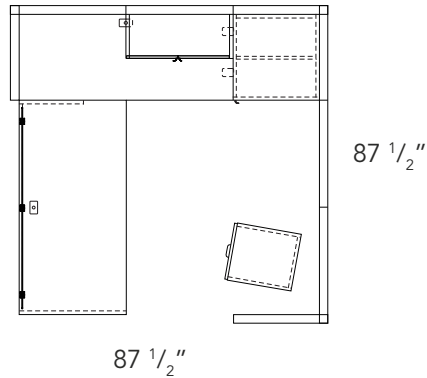

Outlines *Plus* series

Layout # 6

Heartwood Furniture Components

TM1-1560PLX 15" Top Mount Plexiglass Privacy Panel

FRM-2460WS 24" Work Surface

FRM-1530OSHD Overhead Storage W/ Hinged Doors

FRM-1622MPF Mobile Box/File Pedestal

HDL Framework Panel System Components

FRM-2448P x 2 48" Tall Panel

FRM-3066GP x 3 66" Tall Clear Glazed Panel

FRM-3066P 66" Tall Panel

FRM-2466P x 2 66" Tall Panel

FRM-66SQP-2W x 3 Square 2-Way Connecting Post