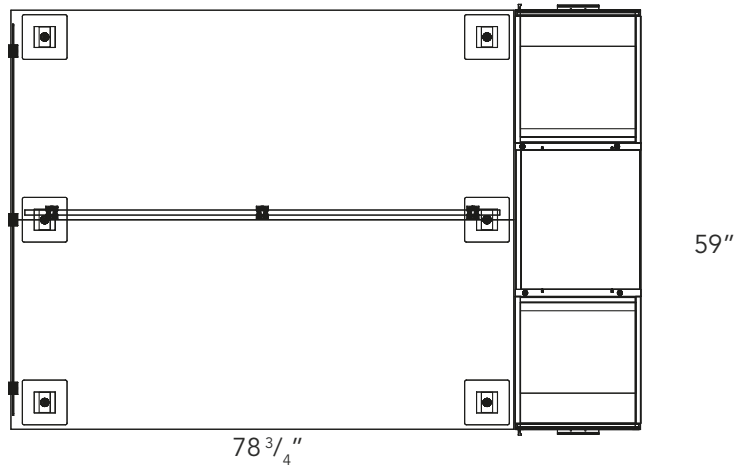

Outlines *Plus* series

Layout # 4

EM1-1560PLX 15" Edge Mount Plexiglass Privacy Panel

TM1-1560PLX 15" Top Mount Plexiglass Privacy Panel

FLXS-REC3060 x 2 30" Rectangle Top

900-SQ3 x 6 3" Square Leg

388-1918DCRHX-AGD -FR Cabinet - Drawer Over Door - No Top with AGD

388-1918DCLHX-AGD -FR Cabinet - Drawer Over Door - No Top with AGD

C388-4722CO-18 Custom Size Open Cabinet

C388-1918SBK-19 x 2 Custom Size Stacking Bookcase

Please refer to www.heartwood.ca for current finish options available for this series.