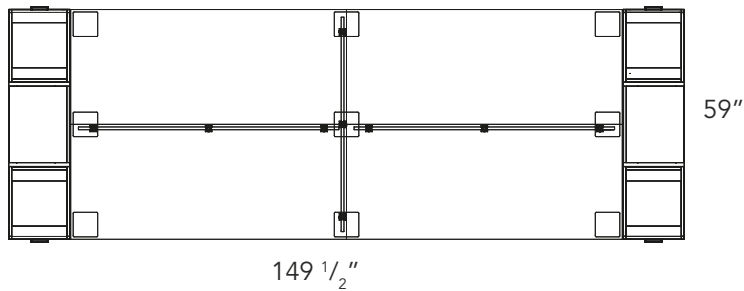

Outlines *Plus* series

Layout # 3

TM1-1560LAP x 3 15" Top Mount Laminate Privacy Panel

388-19FPUFX x 4 Freestanding Pedestal - No Top

388-1916SBK-19 x 4 Stacking Bookcase

C388-4722CO-18 x 2 Custom Size Open Cabinet

FLX-REC3060 x 4 30" Rectangle Top

900-SQ3 x 9 3" Square Leg

Please refer to www.heartwood.ca for current finish options available for this series.