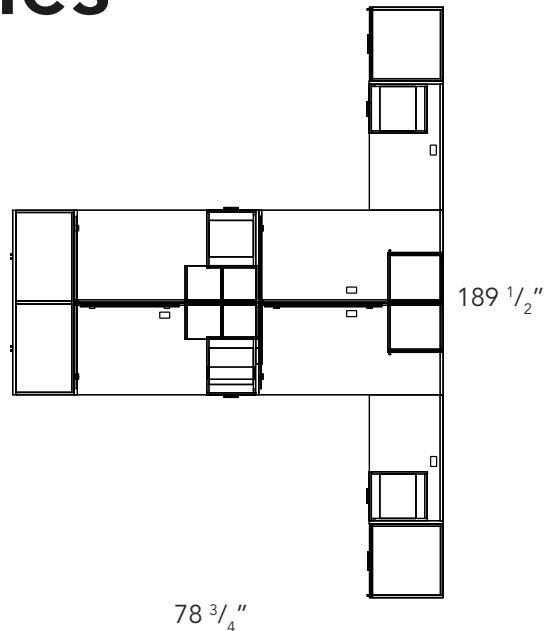

## Layout # 2

**TM1-2236LAP** 22" Top Mount Laminate Privacy Panel

**TM1-2242LAP** 22" Top Mount Laminate Privacy Panel

**TM1-2260PLX x 2** 22" Top Mount Plexiglass Privacy Panel

**388-C2060C-AGD-FR** Cabinet Credenza with AGD

**388-3060CT-B x 4** 30" Connector Top

**388-19FPUFX x 4** Freestanding Pedestal - No Top

**388-2418DCLH-AGD-FR** Single Door Cabinet - Drawer Over Door with AGD

**388-2418DCRH-AGD-FR** Single Door Cabinet - Drawer Over Door with AGD