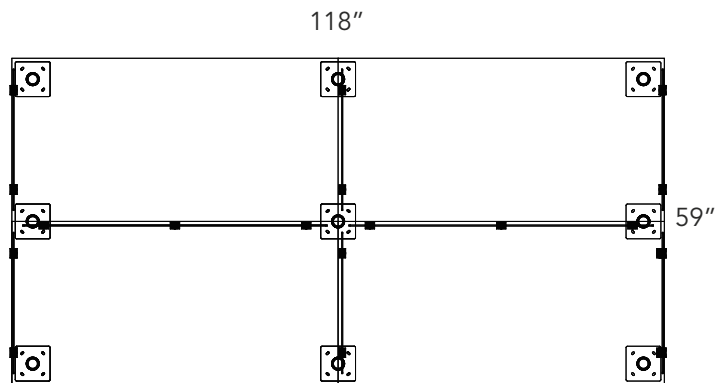

Outlines *Plus* series

Layout # 1 - Team Station

EM1-0830PLX x 4 8" Edge Mount Plexiglass Privacy Panel

TM1-1530PLX x 2 15" Top Mount Plexiglass Privacy Panel

TM1-1560PLX x 2 15" Top Mount Plexiglass Privacy Panel

FLXS-REC3060 x 4 30" Rectangle Top

900-RL2.5 x 9 2 1/2" Round Leg

Please refer to www.heartwood.ca for current finish options available for this series.