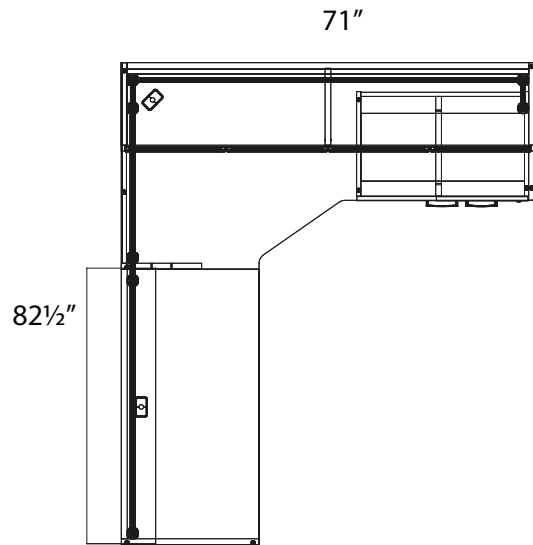

## Layout # 22

**OUT-12POST x 2** 12" Post Package

**OUT-18POST** 18" Post Package

**OUT-1248PLX-F** 12" Plexiglass Panel with Filler

**OUT-1830PLX** 18" Plexiglass Panel

**OUT-24LAP-HFP x 2** Laminate Hutch Filler Panel

**OUT1-1248TA** 48" Straight Transaction Top

**388-3672CM** Corner Module Extended Right

**388-2448RS** Non-Handed Return Shell

**OUT1-4172HHD-AGD** Hutch with AGD

**OUT-2472TBP** 24" Tackboard

**388-1930OBBLFX** Open Lateral File/Box/Box Combo Storage - No Top