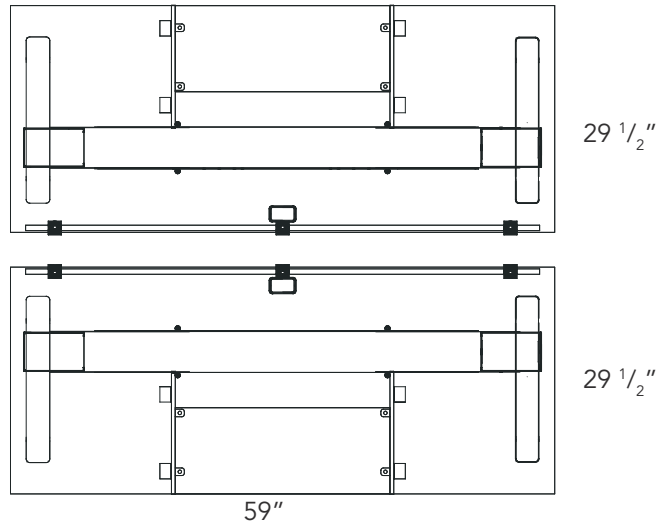

Height Adjustable series

Layout # 1

EM1-0866LAP x 2 8" Edge Mount Laminate Privacy Panel

APO-E1-3066DS x 2 Electric Desk Shell

100-WM1300-WH x 2 Floor Wire Management

100-KD28 x 2 Keyboard Drawer

Please refer to www.heartwood.ca for current finish options available for this series.