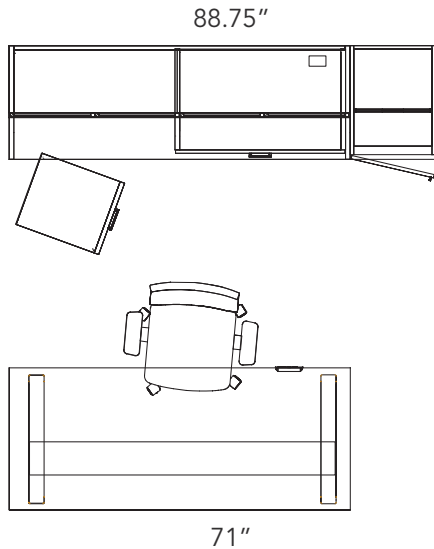

Height Adjustable series

Layout #3

388-2472CT-A	Connector Top
388-3672HHD-AGD	Open Hutch with AGD
388-3672TB	Tackboard
388-1936OBBLFX	Open Lateral File/Box/Box Combo Storage
C388-6518CLC-L-24	Custom Single Door Closet Cabinet
388-1622MPF	Mobile Box/File Pedestal

WRK-MPEDCUSH-ESC	Pedestal Cushion
CAL-E1-2LEG	Straight Electric Height Adjustable Base
CAL-REC3072	Rectangle Top
INV-MP1-1566PLX*	Plexiglass Hanging Modesty Panel
ECO-MB	Echo Mid-Back Chair

*See HDL price book for more details on the plexiglass modesty panel