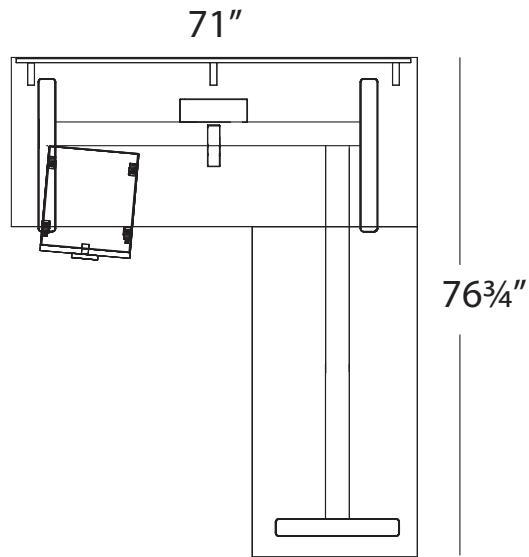

Height Adjustable series

Layout # 4

CAL-REC3072

Rectangle Top

CAL-RS2448

Return Top

388-1622MPF

Mobil Box/File Pedestal

WRK-MPEDCUSH-ESC

Pedestal Cushion

APO-E1-MP72-18

18" High Modesty

OLY-E1-3LEG

L-Shape Electric Height Adjustable Base

Please refer to www.heartwood.ca for current finish options available for this series.