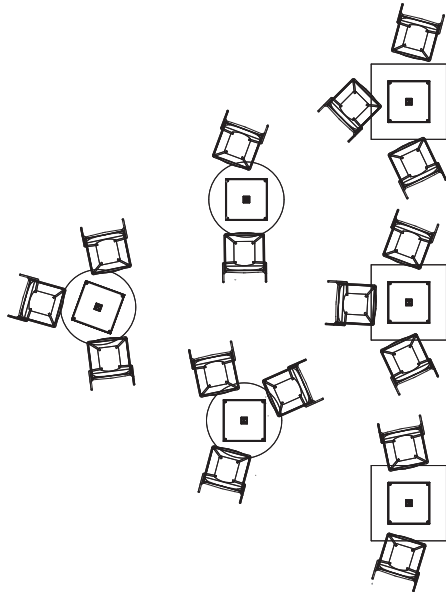

# Flex series

## Layout # 39

900-SQB20 x 3

Square Metal Base

900-SQB20BAR x 3

Bar Height Square Metal Base

FLXS-SQ3636 x 3

Square Top

FLXS-R36 x 3

Round Top

ZUM-MB x 2

Zuma Table Height Chair - Quantity 4

ZUM-BAR x 2

Zuma Bar Height Chair - Quantity 4

Please refer to [www.heartwood.ca](http://www.heartwood.ca) for current finish options available for this series.