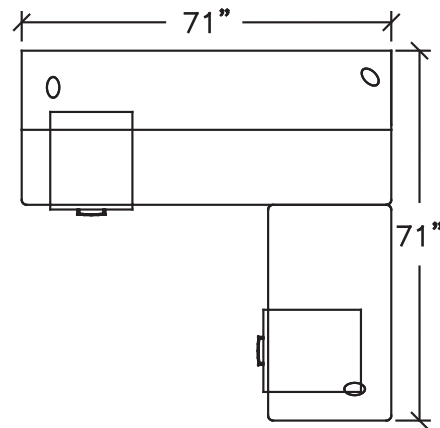

850 series

Layout #7

850-3072CDL	Corner Desk - Left
850-2442RC	Right Connector
850-4172HHD-AGD	Hutch W/ Aluminum Frame Glass Doors
850-MPUF	Mobile BBF Ped
850-MPFF	Mobile FF Ped

Please refer to www.heartwood.ca for current finish options available for this series