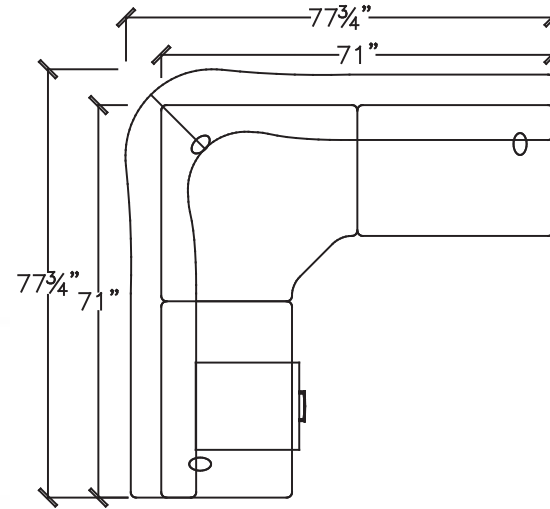

850 series

Layout #9

850-2436LC Left Connector

850-2436CM Corner Module

850-2436RC Right Connector

850-MPUF Mobile BBF Ped

OUT-12POST (X3) 12" High Post

OUT-1272PYP (X2) Polycarbonate Panel

OUT1-1272SCTA-L Shaped Corner Transaction Top - Left

OUT1-1272SCTA-R Shaped Corner Transaction Top - Right

Please refer to www.heartwood.ca for current finish options available for this series