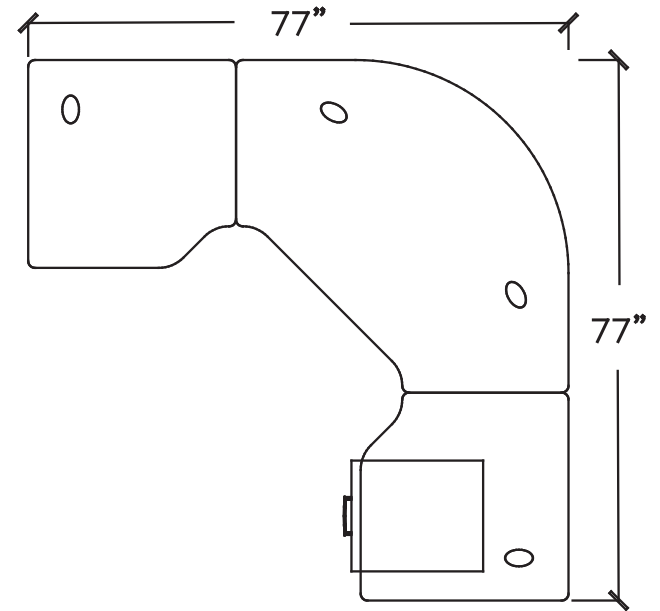

## Layout #10

850-3030LC-CR      Left Connector - Cutback Right

850-2448BNACM      Bow Neo-Angle Corner Mod

850-3030RCOCL      Right Connector - Cutback Left

850-MPUF      12" High Post

Please refer to [www.heartwood.ca](http://www.heartwood.ca) for current finish options available for this series