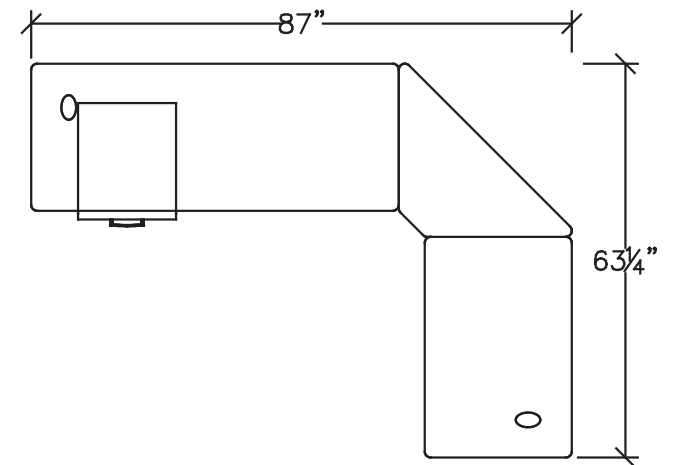

## Layout #12

850-2460LC Left Connector

850-2424ATT Angled Transition Top

850-2436RC Right Connector

850-MPUF Mobile BBF Ped

Please refer to [www.heartwood.ca](http://www.heartwood.ca) for current finish options available for this series