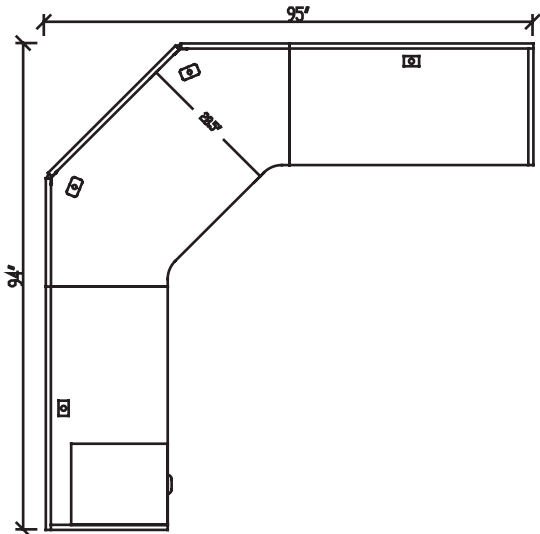

Reception series

Layout # 4

388-2448CT-GGC

24" Gallery Connector

388-2448CT-CGG

24" Gallery Connector

388-G2448NACM

Gallery Neo-angle Corner Module