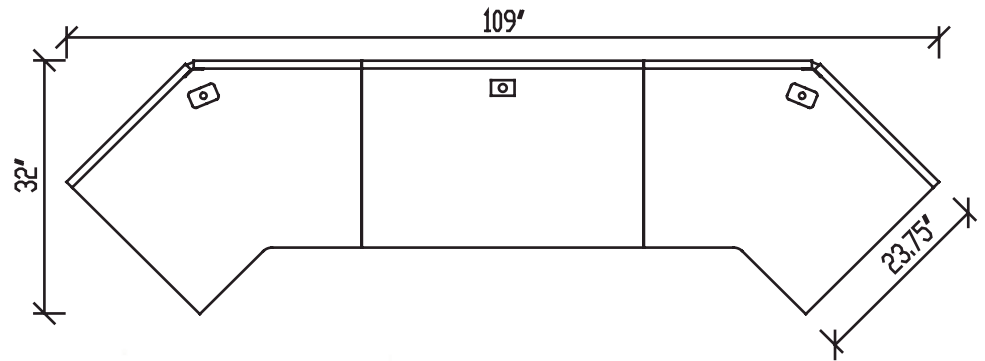

Reception series

Layout # 5

388-G2424NACW x 2 Neo-angle Corner Wedge

388-2436CT-CGC 24" Gallery Connector

Please refer to www.heartwood.ca for current finish options available for this series.