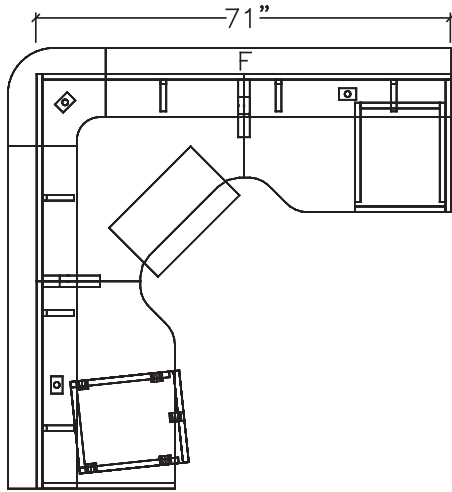

# 388 series

## Layout #10

**388-2436LC-CR-AGC** Left Connector - Cutback Right  
W/ Gallery Back

**388-1836CM-CGGC** Gallery Corner Module

**388-2436RC-CL-CGA** Right Connector - Cutback Left  
W/ Gallery Back

**388-1627MPUF** Mobile B/B/F Pedestal