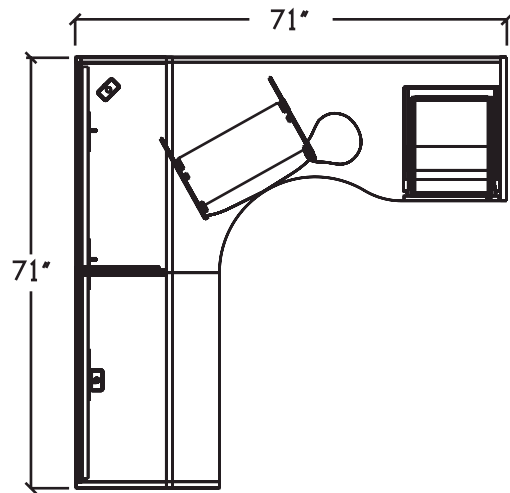

388 series

Layout # 13A

388-3672CMJ J Top Corner Module

388-2436RS Return Shell

388-HPF Hanging Pedestal

388-3672H Open Hutch

388-3672TB Tackboard

100-KTM Keyboard Tray

Note: For Layout 13B replace 388-3672CMJ with 388-7236CMJ.
Please refer to www.heartwood.ca for current finish options available for this series.