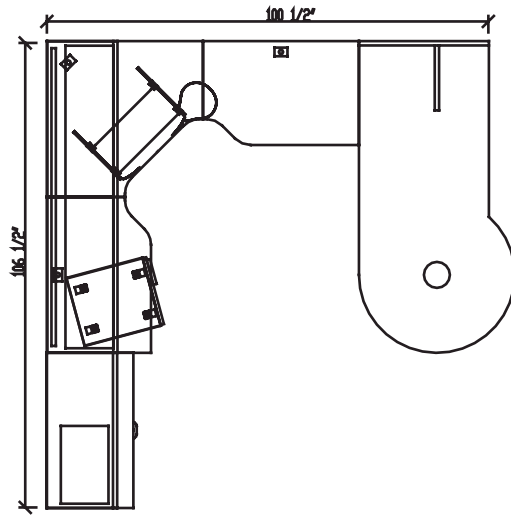

388 series

Layout # 14A

388-3072PTG-R	P-Top Right - Shown with Square Leg
388-2436RC-CL	Right Connector, Cutback Left
388-2436LC-CR	Left Connector, Cutback Right
388-1836CM	Corner Module
388-4872HHD-AGD	Hutch w/ Aluminum Glazed Hinged Doors
388-3672TB	Tackboard
388-7204HC	Horizontal Cubby-Hole

100-KTM	Keyboard Tray
388-2036LF3	Tall Lateral File
388-1836OSHD-AGD	Overhead Storage with Aluminum Glazed Doors
388-1836VC	Vertical Cubby-Hole
WRK1621MPBO-R	Mobile Pedestal
WRK-MPEDCUSH-ULT	Mobile Pedestal Cushion

Note: For Layout 14B replace 388-3072PTG-R with 388-3072PTG-L.
Please refer to www.heartwood.ca for current finish options available for this series.