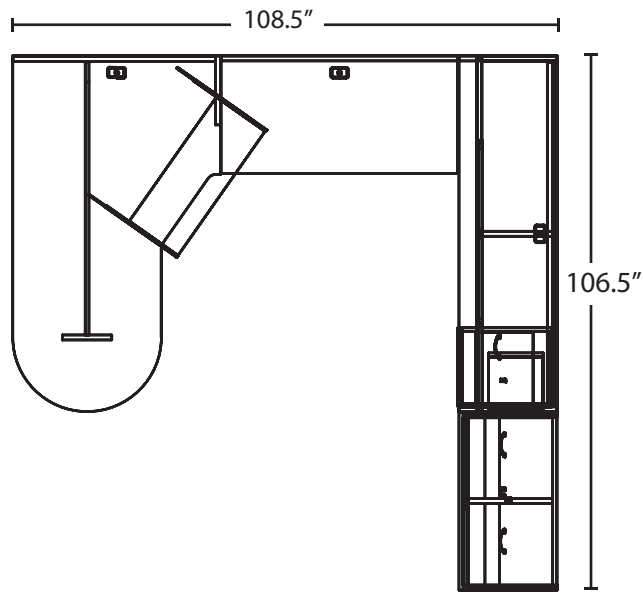

# 388 series

## Layout # 16A

**388-7242CMBTM**

Corner Module Bullet

**388-2448BR**

Bridge Return

**388-2072UF**

Single Right Pedestal Credenza

**388-3672HHD-AGD**