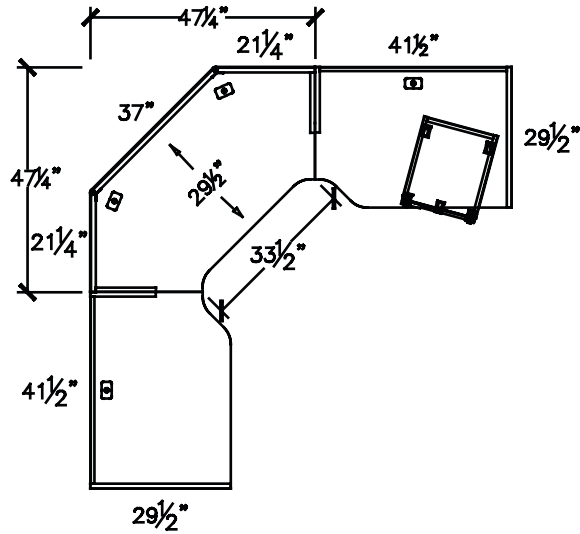

# 388 series

## Layout # 19

388-2448NACM Neo-Angle Corner Module

388-3042LC-CR Left Connector, Cutback Right

388-3042RC-CL Right Connector, Cutback Left

388-1624MPUF Mobile Pedestal

**Note:** Non handed. Can be configured left or right.  
Please refer to [www.heartwood.ca](http://www.heartwood.ca) for current finish options available for this series.