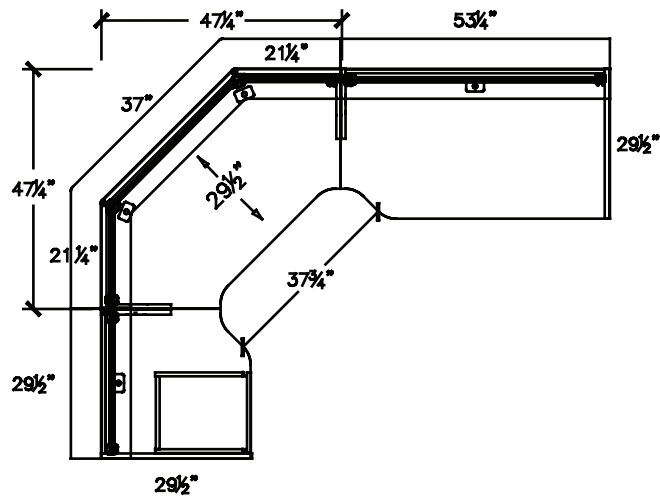

388 series

Layout # 21

388-3030LC-CR Left Connector, Cutback Right

388-2448NACM Neo-Angle Corner Module

388-3054RC-CL Right Connector, Cutback Left

388-19FPUFX Freestanding Pedestal - No Top

OUT-12POST x 8 Post Package

OUT-1230-PYP-F Polycarbonate Panel with Filler

OUT1-1230TA 1" Transaction Top

OUT-1254PYP-F Polycarbonate Panel with Filler

OUT-1248PYP-NAPS Polycarbonate Neo-Angle Panel Set

OUT1-1254TA 1" Transaction Top

OUT1-1248NATA 1" Neo-Angle Transaction Top

Note: Non handed. Can be configured left or right.
Please refer to www.heartwood.ca for current finish options available for this series.