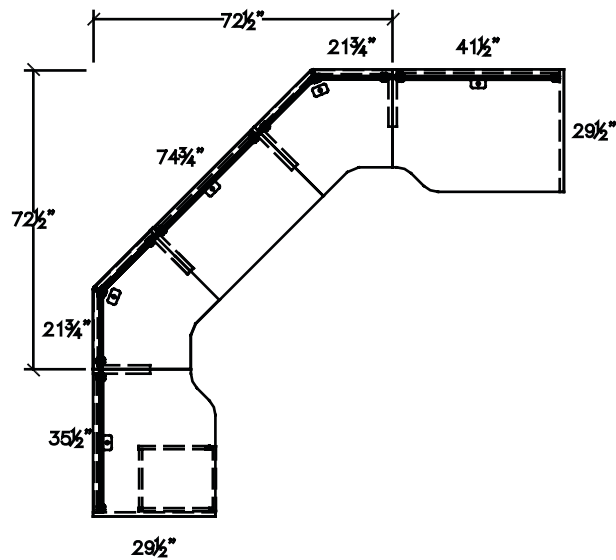

388 series

Layout # 23

388-2424NACW x 2	Neo-Angle Corner Wedge
388-2436LC-CR	Left Connector, Cutback Right
388-2442RC-CL	Right Connector, Cutback Left
388-19FPUFX	Freestanding Pedestal - No Top
388-2436BR	Bridge Return

OUT-1224PYP-NAWPS-F x 2 Polycarbonate Neo-Angle Wedge Panel Set with Filler

OUT-1236PYP x 2 Polycarbonate Panel

OUT-1242PYP Polycarbonate Panel

OUT-12POST x 12 Post Package

Note: Non handed. Can be configured left or right.
Please refer to www.heartwood.ca for current finish options available for this series.