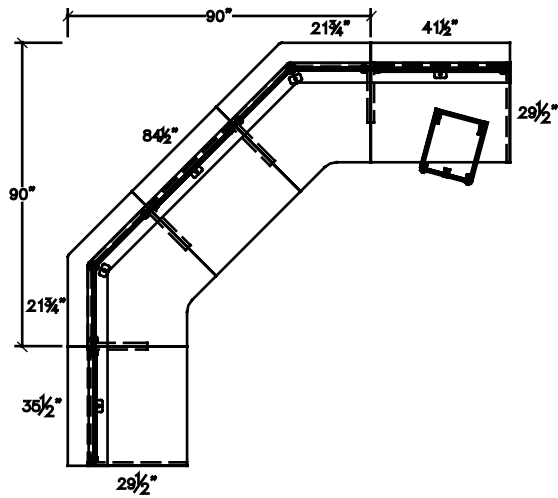

388 series

Layout # 24

388-3030NACW x 2 Neo-Angle Corner Wedge

388-3036CT-C Connector Top

388-3042CT-B Connector Top

388-3036CT-B Connector Top

388-1627MPUF Box/Box/File Mobile Pedestal

388-1230PYP-NAWPS-F x 2 Polycarbonate Neo-Angle Wedge Panel Set with Filler

OUT-1230PYP x 2 Polycarbonate Panel

OUT-1242PYP Polycarbonate Panel

OUT1-1230NATAW x 2 Neo-Angle Wedge Transaction Top

OUT1-1236TA x 2 Transaction Top

OUT1-1242TA Transaction Top

OUT-12POST x 12 Post Package