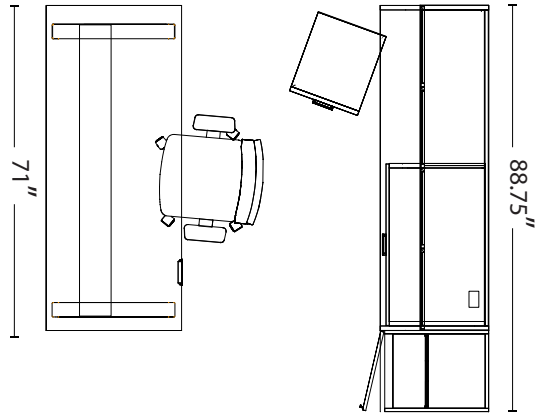

388 series

Layout #36

388-2472CT-A	24" Connector Top
388-3672HHD-AGD-FR	36" Hutch W/ Aluminium Glazed Doors & Divider
388-3672TB	Tack Board For 36" Hutches
388-1936OLFX	Open Lateral File Storage - No Top
388-1622MPF	Mobile B/F Pedestal
WRK-MPEDCUSH-ESC	Optional Cushion for Use On 21" High Mobile Pedestals

CAL-E1-2LEG	Straight Electric Height Adjustable 2 Leg Base
CAL-REC3072	30" Rectangle Top
CAL-MP1660PLX	16" Plexiglass Hanging Modesty Panel
388-6518CLC-L-24	Single Door Closet Cabinet

Please refer to www.heartwood.ca for current finish options available for this series.