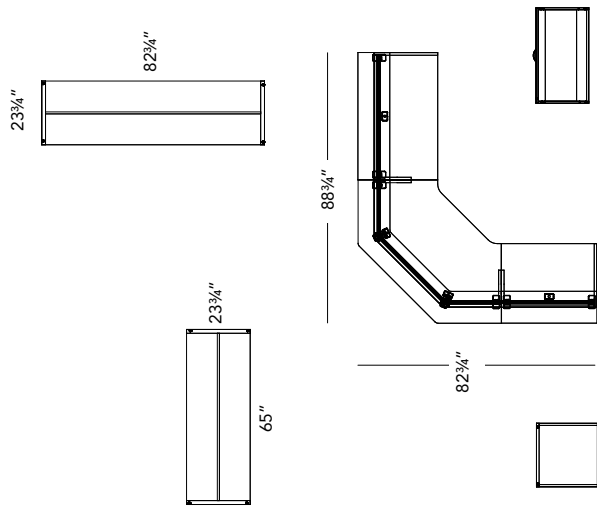

# 388 series

## Layout #37

<b>388-2424MT</b>	Magazine Table
<b>600-2484SCT-42</b>	Bar Height 24" Shared Community Tables
<b>600-2466SCT</b>	24" Shared Community Tables
<b>OUT-648PLX-NAPS-F</b>	Neo-Angle Corner Panel Sets
<b>OUT1-1248NATA</b>	Neo-Angle Transaction Tops
<b>388-2448NACM</b>	Neo-Angle Corner Module
<b>OUT-1236PLX</b>	12" Plexiglass Panel
<b>OUT-1248PLX</b>	12" Plexiglass Panel

<b>OUT1-1236TA</b>		Straight Transaction Top
<b>OUT1-1248TA</b>		Straight Transaction Top
<b>OUT-12POST</b>	x4	12" Outlines Post
<b>OUT-6POST</b>	x4	6" Outlines Post
<b>388-2448CT-B</b>		24" Connector Top
<b>388-2436CT-B</b>		24" Connector Top
<b>388-2436O2LF4</b>		Open Tall Lateral File Storage