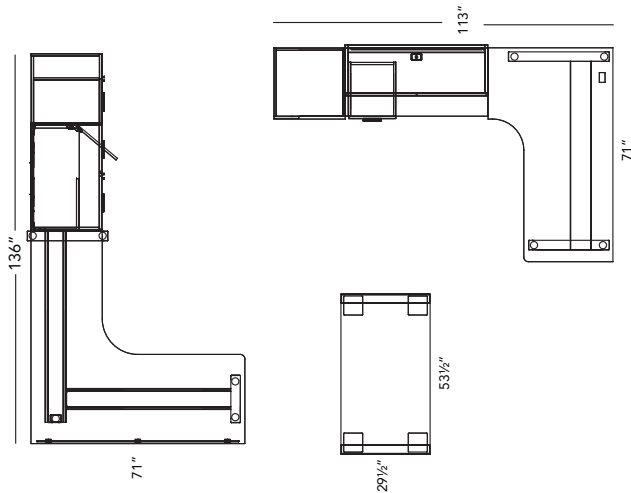

# 388 series

## Layout #38

<b>388-1836OSHD</b>	Overhead Storage W/ Hinged Doors
<b>388-6530COUFWR-24</b>	Cabinet/Open Shelf/Box/Box/File/Wardrobe Right
<b>388-2436DC</b>	Double Door Cabinets
<b>388-3636TB</b>	Tack Board
<b>CAL-E1-3LEG</b>	L Shaped Electric Height Adjustable 3 Leg Base
<b>CAL-3072-7224RCMLD</b>	One Piece L-Shape Top
<b>TM1-1572PLX</b>	15" Top Mount Plexiglass Privacy Panel
<b>CAL-MP1672PLX</b>	16" Plexiglass Hanging Modesty Panel
<b>900-LOOP30</b>	x2 30" Loop Leg
<b>FLXS-REC3054</b>	30" Rectangle Tops
<b>388-6524OWL-24</b>	Open Shelves/Wardrobe Left

<b>388-1848OSHD</b>	Overhead Storage W/ Hinged Doors
<b>388-2448CT-B</b>	24" Connector Top
<b>388-19FPUFX</b>	Freestanding Pedestal - No Top
<b>388-3648TB</b>	Tack Board
<b>CAL-E1-2LEG</b>	Straight Electric Height Adjustable 2 Leg Base
<b>CAL-RCM2442-7230</b>	RH Extended Corner Module Top
<b>CAL-E1-2LEG-CMF</b>	Corner Module Foot
<b>100-MA2</b>	x2 Dual Pneumatic Monitor Arms
<b>100-WM1300</b>	Floor Wire Management Snake