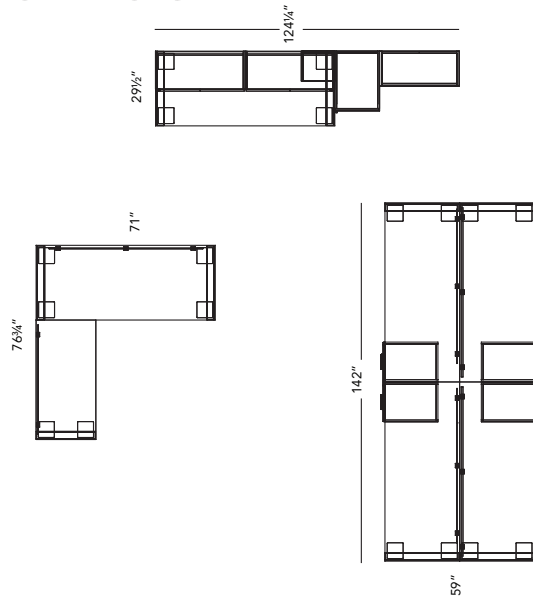

388 series

Layout #39

FLXS-REC2448		24" Rectangle Top
900-LOOP24		Metal Loop Legs
CAL-MP1642PLX		16" Plexiglass Hanging Modesty Panel
FLXS-REC3072	x6	30" Rectangle Tops
900-LOOP30	x8	30" Loop Leg
WRK-WFBK		Work Surface Flush Bracket Kit
CAL-MP1666PLX	x2	16" Plexiglass Hanging Modesty Panel
CAL-MP1672PLX		16" Plexiglass Hanging Modesty Panel

388-1872OSHD		Overhead Storage W/ Hinged Doors
388-1236VC		Vertical Cubby-Hole
388-6518CLC-L-24		Single Door Closet Cabinet
388-6536BK		Bookcase
388-19FPUFX	x4	Freestanding Pedestal - No Top
TM1-1572PLX		15" Top Mount Plexiglass Privacy Panel
TM1-1572TBP	x2	15" Top Mount Tackable Fabric Privacy Panel