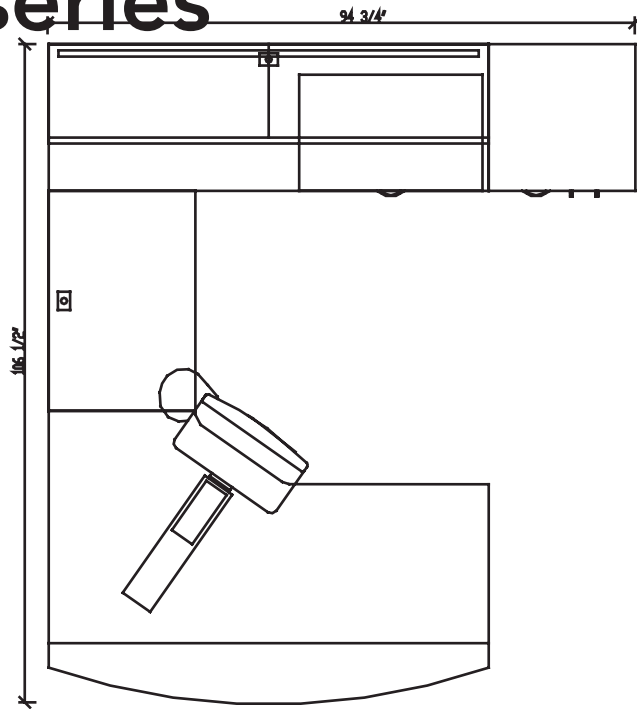

## Layout #25

**600-B7248CMD** Bow Top Corner Module Desk

**600-2436BR** Bridge Return

**600-2472CT-A** 24" Connector Top

**600-1930LFX** Lateral File - No Top

**600-4372HHD-V** Hutch with Hinged Doors and Valence