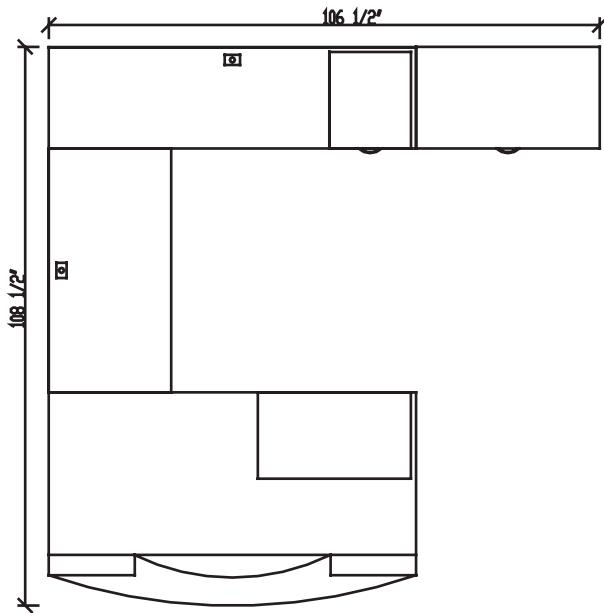

600 series

Layout #27

600-MB4284DS

Bow Top Desk Shell

600-2448BR

Bridge Return

600-2072CT-A

20" Connector Top W/A Gables

600-2036LF

Lateral File

600-19FPUFX

Freestanding Pedestal

600-1730COX

Open Cabinet - No Top

Please refer to www.heartwood.ca for current finish options available for this series