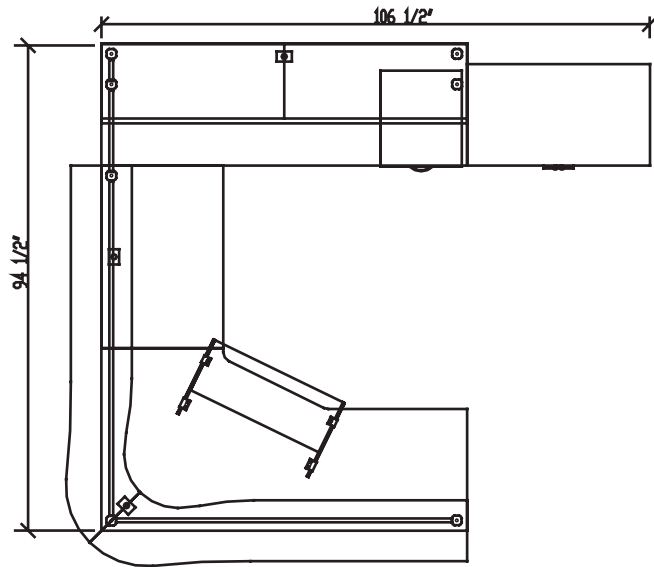

600 series

Layout #28

OUT2-1272SCTA-L Shaped Corner Transaction Top - Left

OUT2-1272SCTA-R Shaped Corner Transaction Top - Right

600-7236CM-B Extended Corner Module - LT

600-2436BR Bridge Return

600-2472CT-A 24" Connector Top

OUT2-7036CLF-20-AGD-FR Tall Cabinet Over Lateral File with Aluminum Glazed Doors

OUT2-4172HHD-AGD-FR Hutch with Aluminum Glass Doors

OUT-1272PYP x 2 12" Polycarbonate Panel

OUT-12POST x 3 Post Package

OUT-1218PYP-F 12" Polycarbonate Panel with Filler